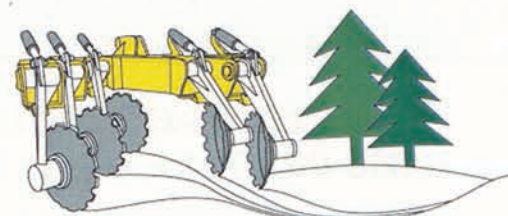

Marden "Middle-Buster" Plows™