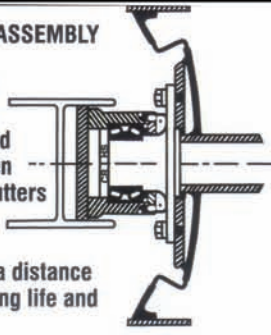

LEGENDS:

S-SINGLE DRUM UNIT

H-HYDRAULIC LIFT

B-FORESTRY UNITS

M-MEDIUM DUTY

L-LIGHT DUTY

RT-RUBBER TIRE

WE ALSO CUSTOM BUILD

STUB AXLE AND BEARING ASSEMBLY

A Marden Exclusive

The alloy steel bolt-on stub axles and bearing carriers, along with Timken® tapered roller bearings are a Marden exclusive used on all our cutters and are easily replaceable without welding or cutting. Only Marden goes this extra distance so you will be assured of long life and less down time.